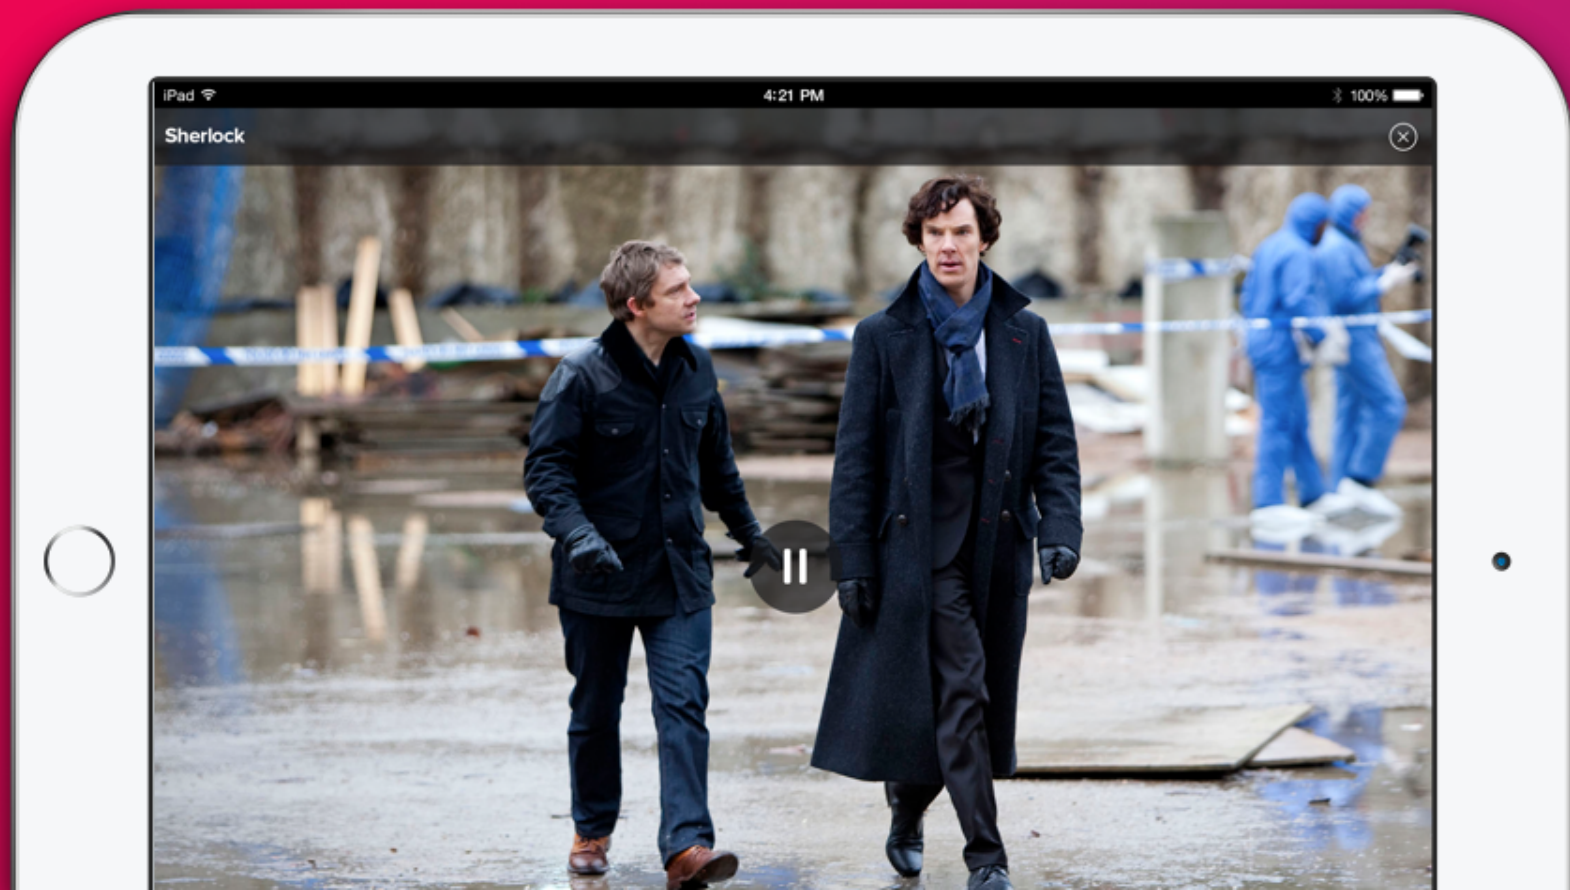

EPG+ A DALŠÍ FUNKCE, KTERÉ

DÍVÁKA OHROMÍ